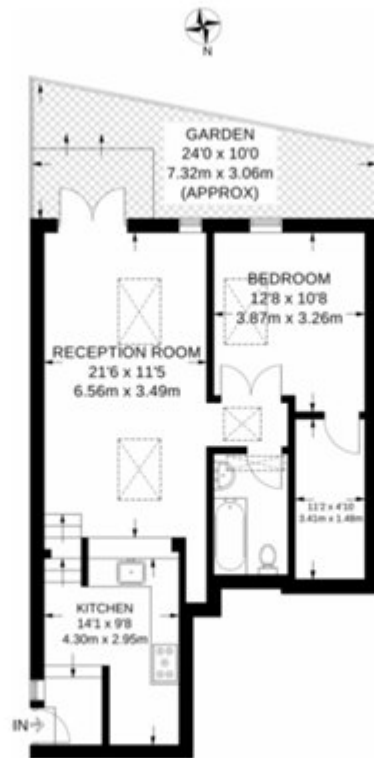

## GROUND FLOOR

APPROXIMATE GROSS INTERNAL AREA  
668 SQ FT / 62.1 SQ M