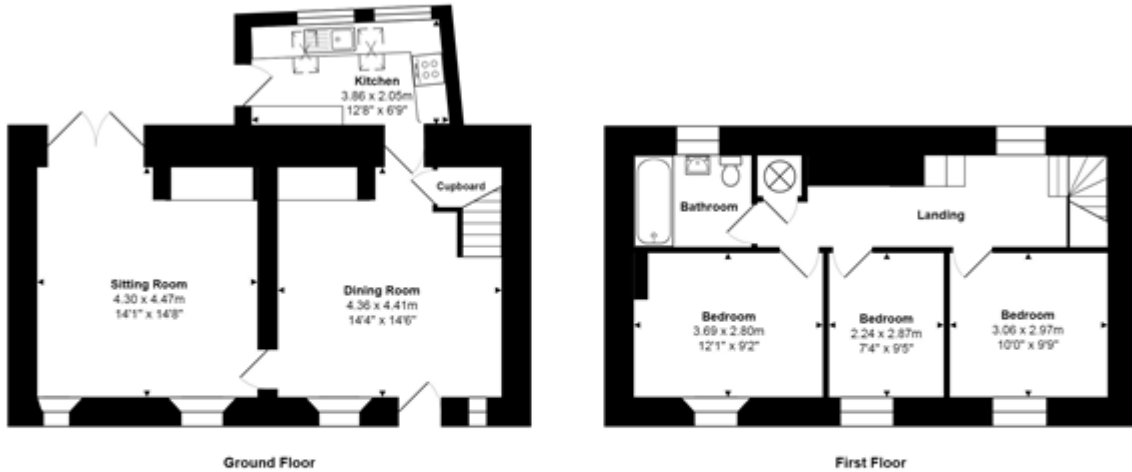

Lower Cottages, Burford

£1,495 PCM

Approx Gross Internal Area: 94.7 m² ... 1019 ft²