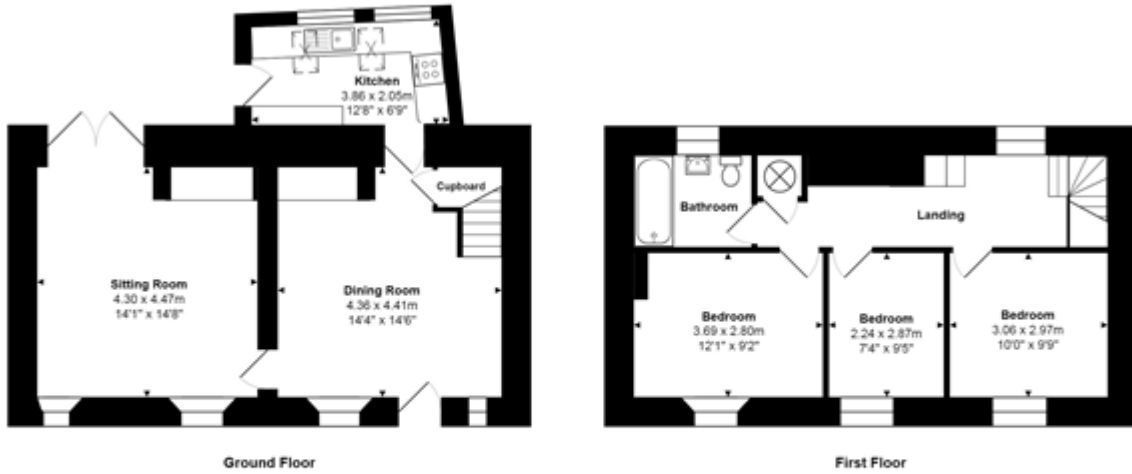

Lower Cottages, Burford

£1,450 PCM

Approx Gross Internal Area: 94.7 m² ... 1019 ft²