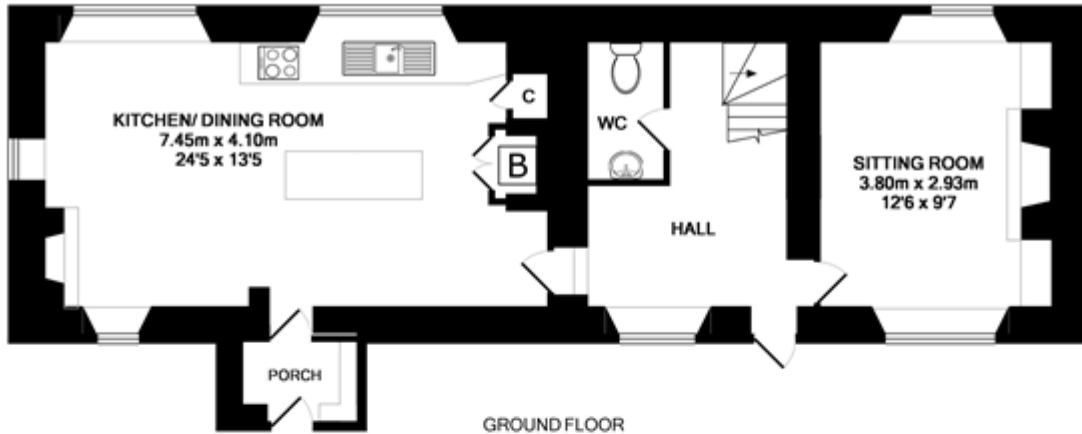

Lower Upton Cottages, Lower Upton

£1,400 PCM

TOTAL APPROX. FLOOR AREA 119.3 SQ.M. (1284 SQ.FT.)